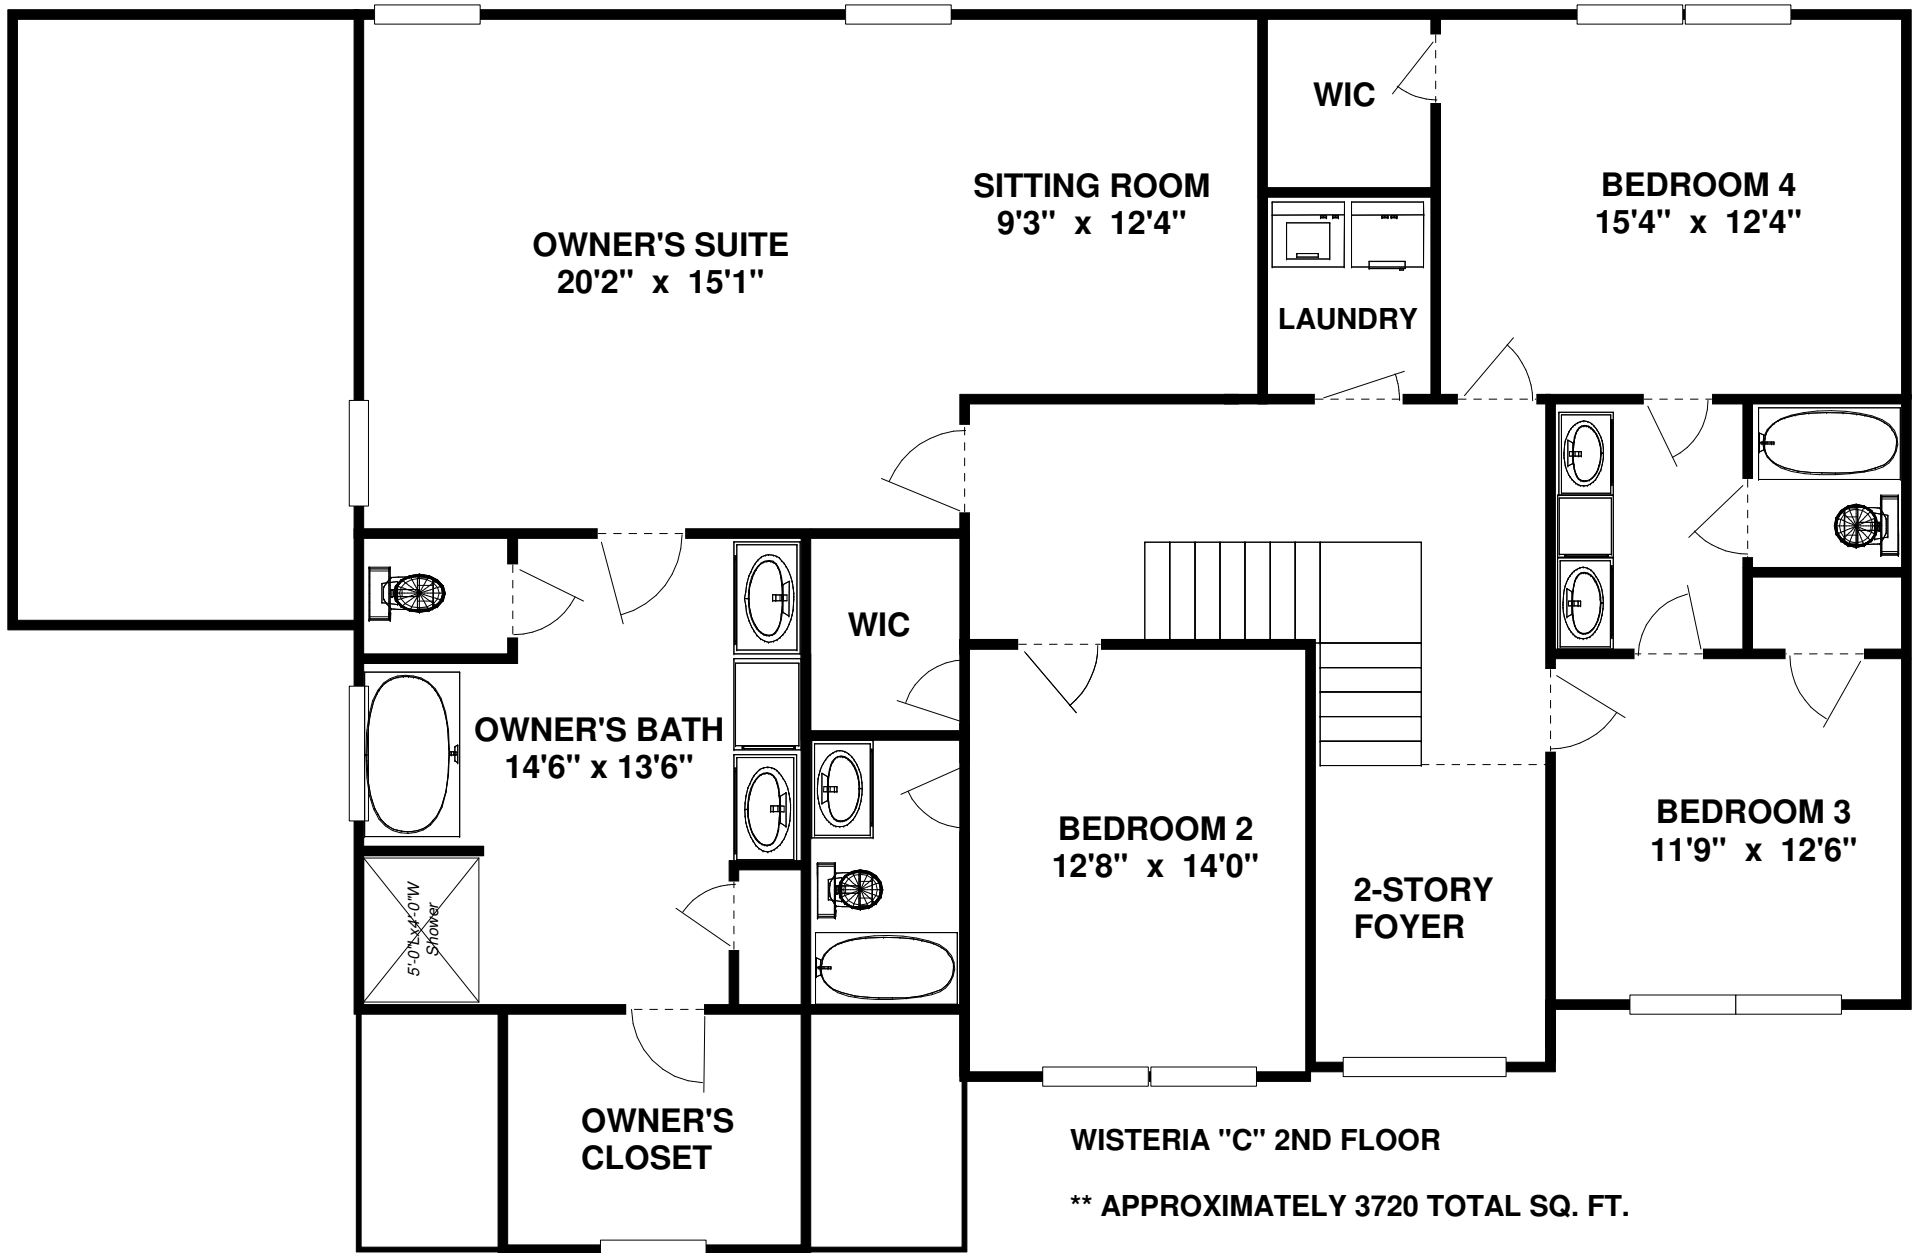

WISTERIA "C" 1ST FLOOR

**** APPROXIMATELY 3720 TOTAL SQ. FT.**

**** ALL DIMENSIONS ARE INSIDE WALLS**

**** ALL DIMENSIONS ARE APPROXIMATE**

**** FLOORPLANS / ELEVATION ARE SUBJECT TO CHANGE**

WISTERIA "C" 2ND FLOOR

**** APPROXIMATELY 3720 TOTAL SQ. FT.**

**** ALL DIMENSIONS ARE INSIDE WALLS**

**** ALL DIMENSIONS ARE APPROXIMATE**

**** FLOORPLAN / ELEVATION ARE SUBJECT TO CHANGE**