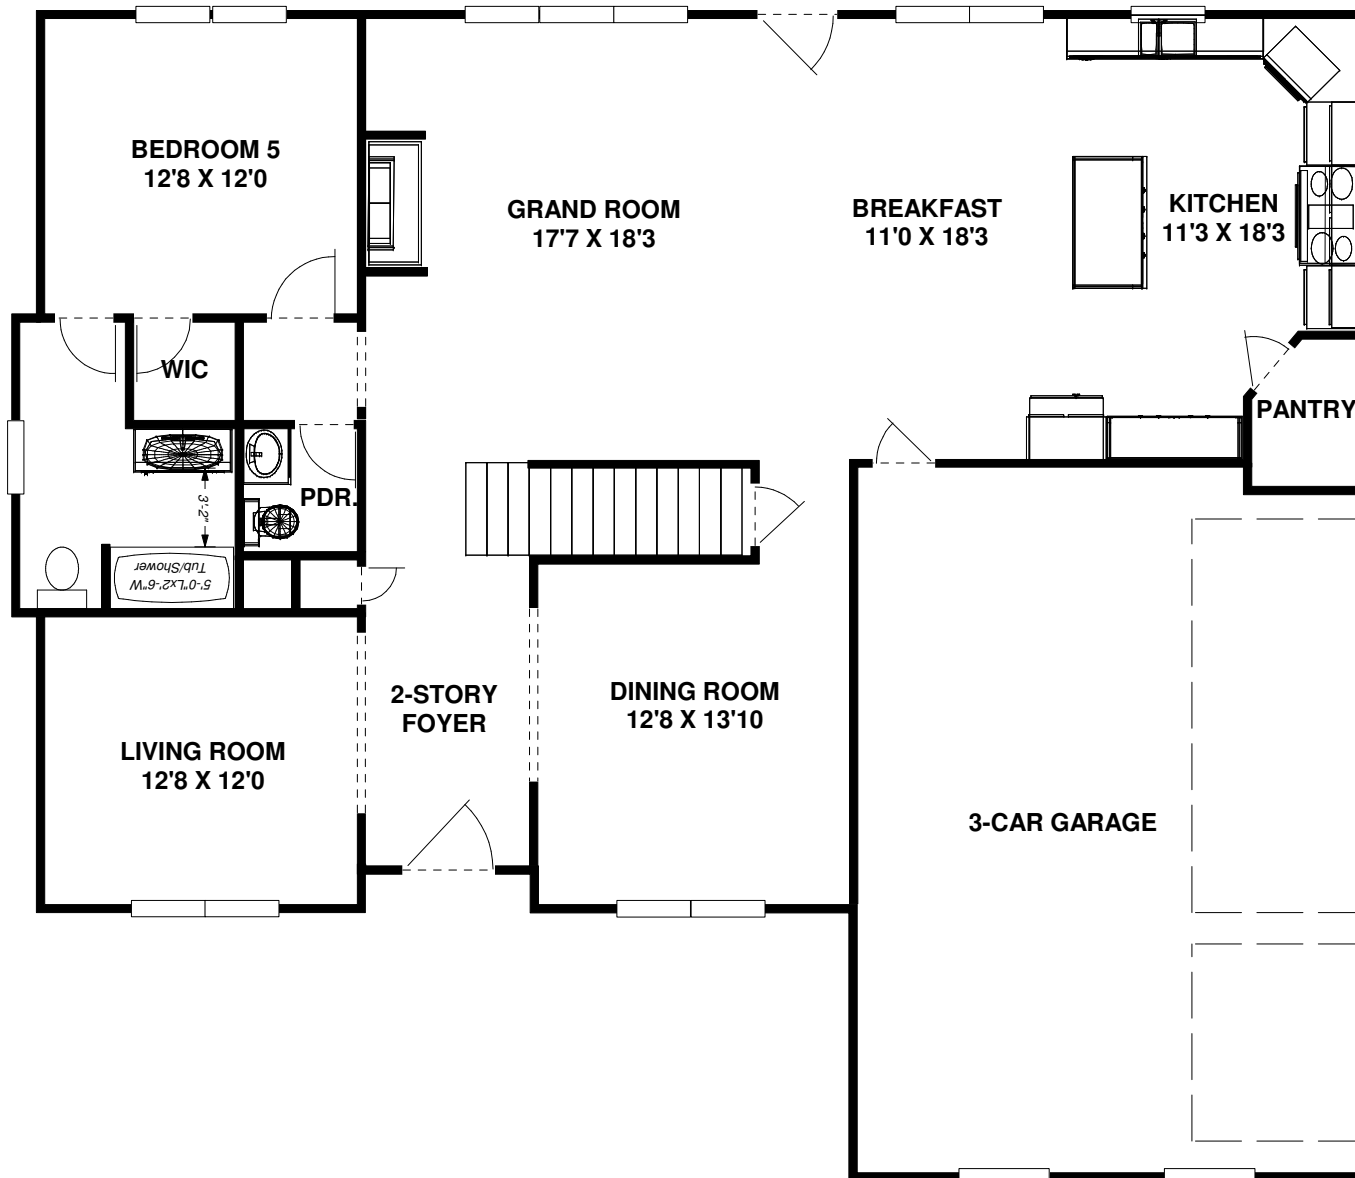

THE WILLOW "A" 1ST FLOOR

**** APPROXIMATELY 3825 TOTAL SQ. FT.**

**** ALL DIMENSIONS ARE INSIDE WALLS**

**** ALL DIMENSIONS ARE APPROXIMATE**

**** FLOORPLANS / ELEVATIONS ARE SUBJECT TO CHANGE**

PROPERTY OF NASH PROPERTIES, INC.

THE WILLOW "A" 2ND FLOOR

**** APPROXIMATELY 3825 TOTAL SQ. FT.**

**** ALL DIMENSIONS ARE INSIDE WALLS**

**** ALL DIMENSIONS ARE APPROXIMATE**

**** FLOORPLANS / ELEVATIONS ARE SUBJECT TO CHANGE**

PROPERTY OF NASH PROPERTIES, INC.