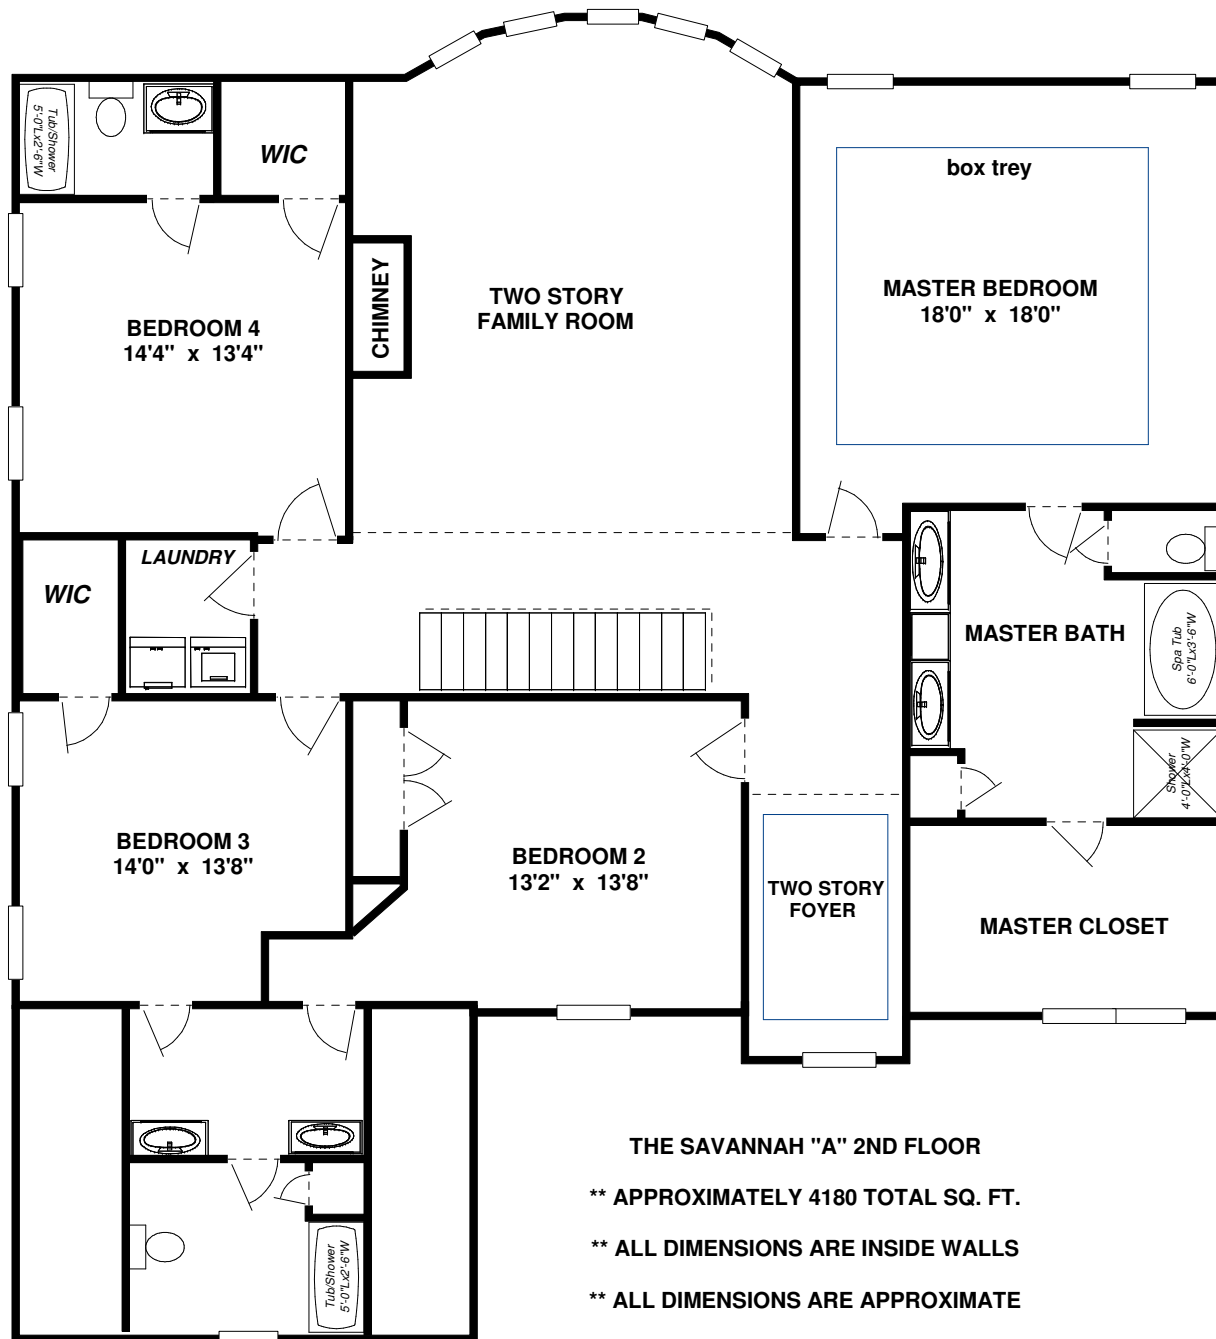

PROPERTY OF NASH PROPERTIES, INC.

**THE SAVANNAH "A" 1ST FLOOR**  
**\*\* APPROXIMATELY 4180 TOTAL SQ.FT.**  
**\*\* ALL DIMENSIONS ARE INSIDE WALLS**  
**\*\* ALL DIMENSIONS ARE APPROXIMATE**  
**\*\* FLOORPLAN / ELEVATION ARE SUBJECT TO CHANGE**

PROPERTY OF NASH PROPERTIES, INC.

**THE SAVANNAH "A" 2ND FLOOR**  
**\*\* APPROXIMATELY 4180 TOTAL SQ. FT.**  
**\*\* ALL DIMENSIONS ARE INSIDE WALLS**  
**\*\* ALL DIMENSIONS ARE APPROXIMATE**  
**\*\* FLOORPLAN / ELEVATION ARE SUBJECT TO CHANGE**