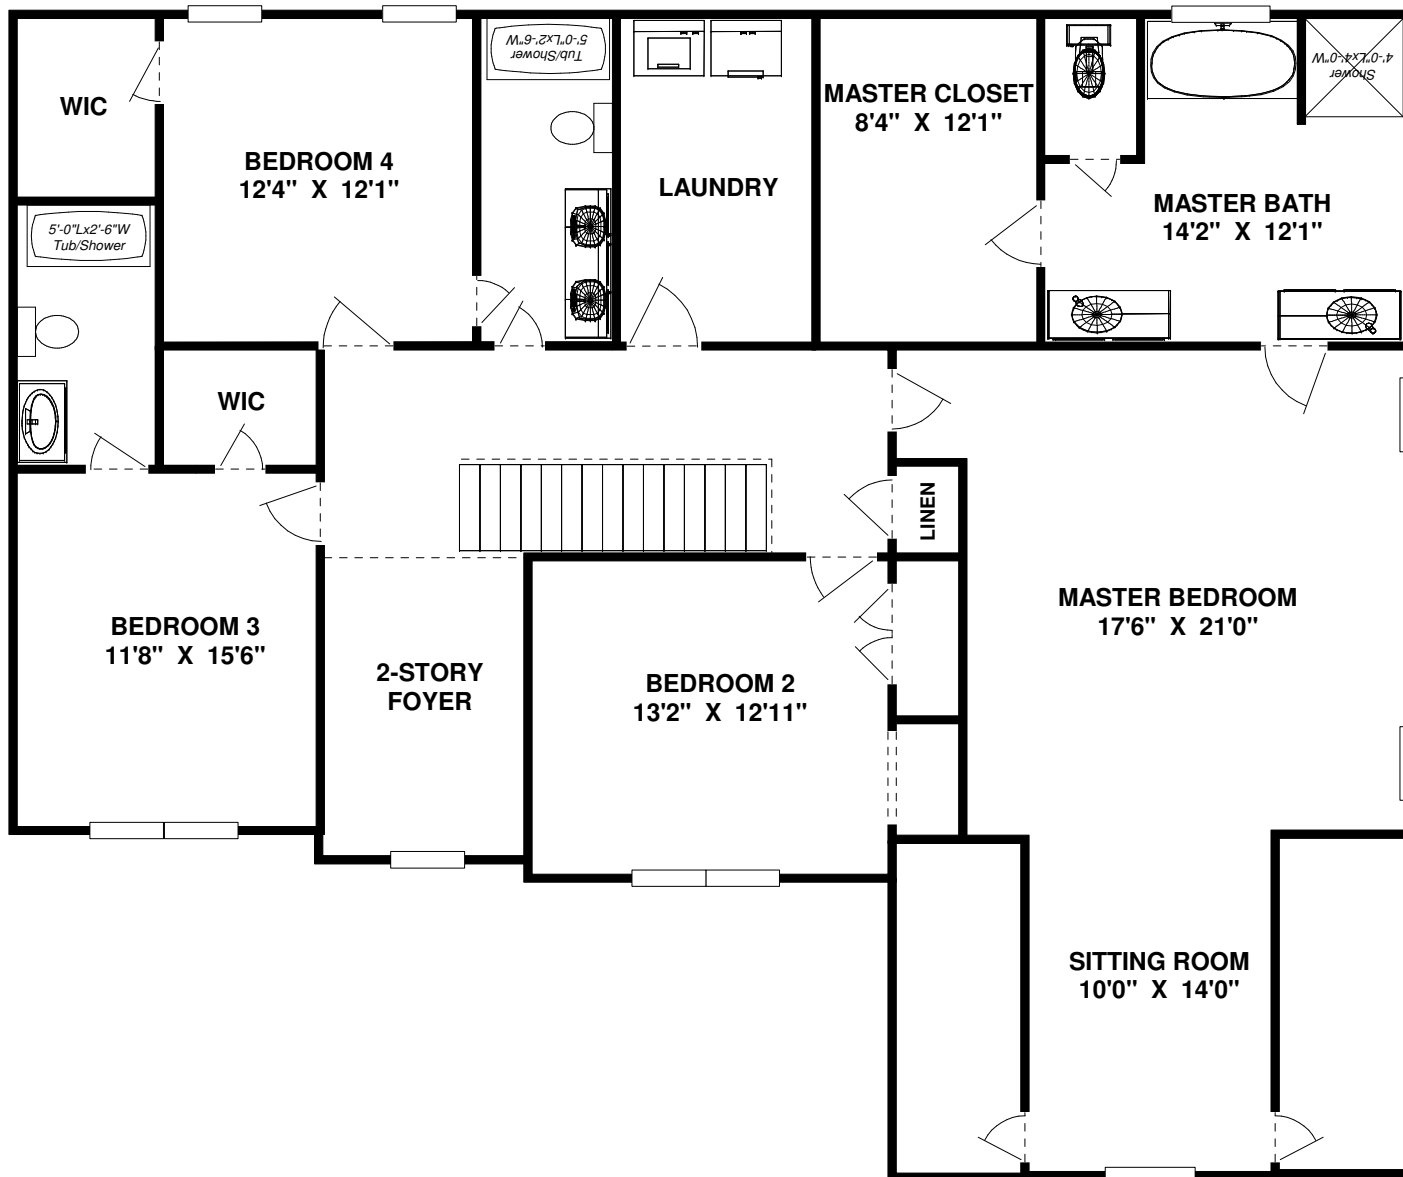

ROSEWOOD "C" 1ST FLOOR

**** APPROXIMATELY 3580 TOTAL SQ. FT.**

**** ALL DIMENSIONS ARE INSIDE WALLS**

**** ALL DIMENSIONS ARE APPROXIMATE**

**** FLOORPLANS / ELEVATIONS ARE SUBJECT TO CHANGE**

PROPERTY OF NASH PROPERTIES, INC.

ROSEWOOD "C" 2ND FLOOR

**** APPROXIMATELY 3580 TOTAL SQ. FT.**

**** ALL DIMENSIONS ARE INSIDE WALLS**

**** ALL DIMENSIONS ARE APPROXIMATE**

**** FLOORPLANS / ELEVATIONS ARE SUBJECT TO CHANGE**

PROPERTY OF NASH PROPERTIES, INC.