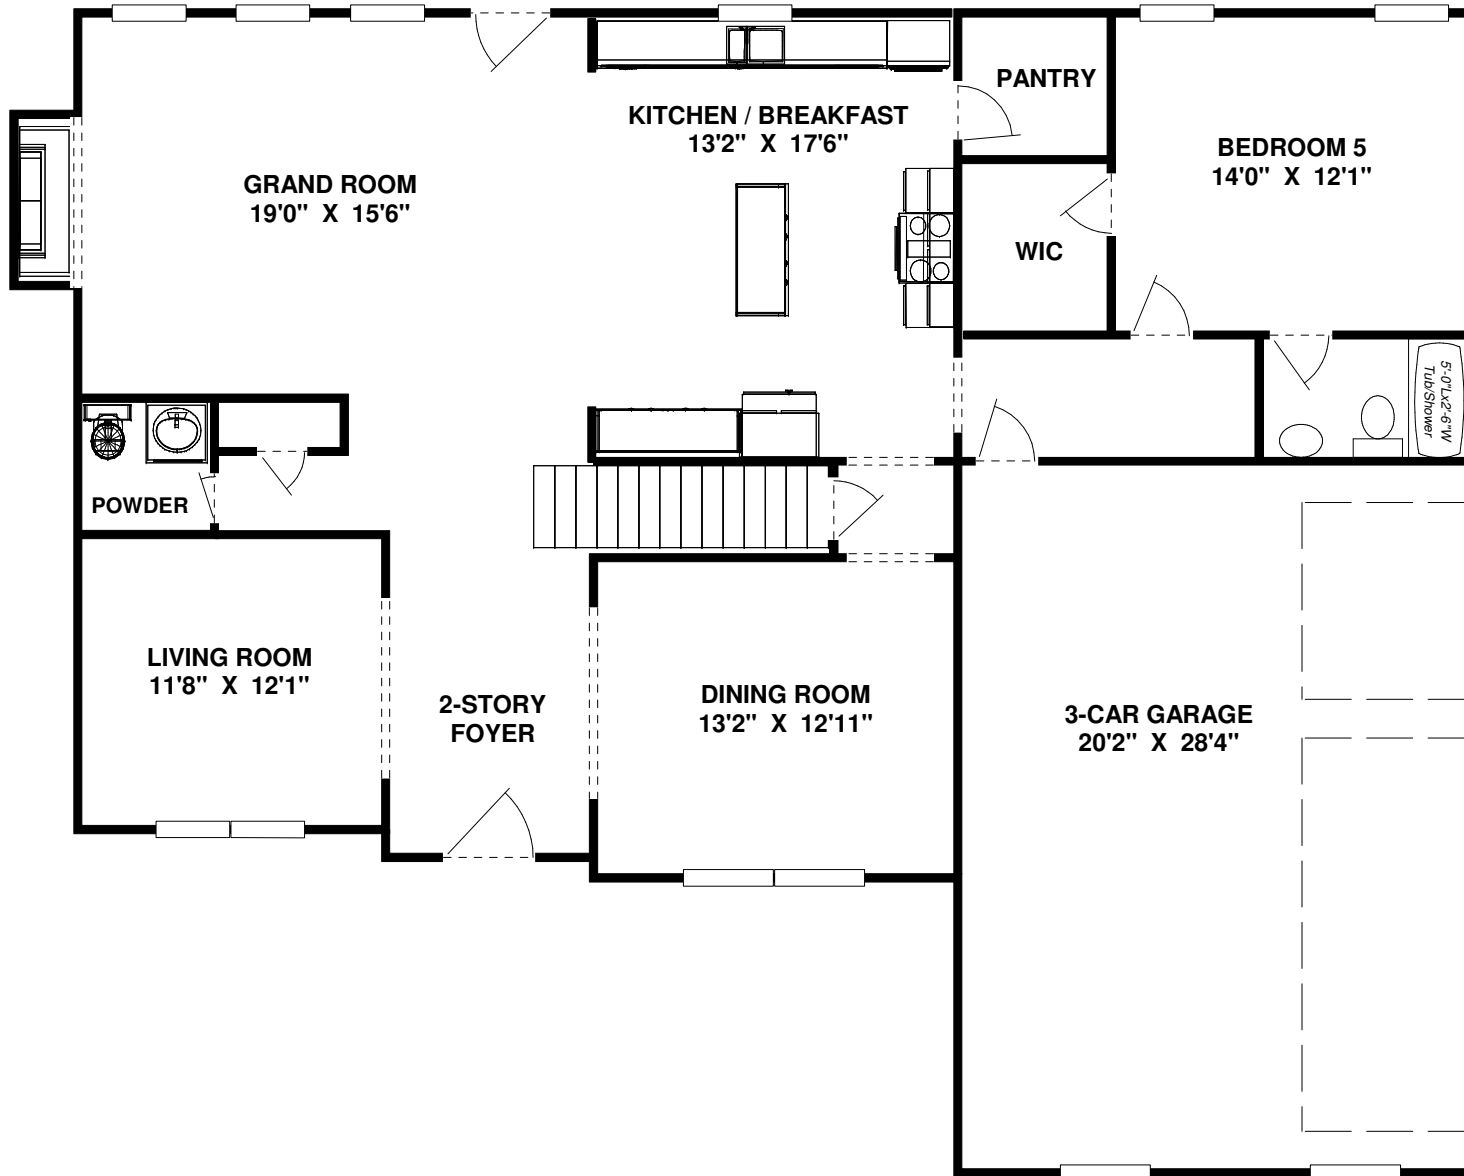

ROSEWOOD "C" 1ST FLOOR

**** APPROXIMATELY 3580 TOTAL SQ. FT.**

**** ALL DIMENSIONS ARE INSIDE WALLS**

**** ALL DIMENSIONS ARE APPROXIMATE**

**** FLOORPLANS / ELEVATIONS ARE SUBJECT TO CHANGE**

PROPERTY OF NASH PROPERTIES, INC.

ROSEWOOD "C" 2ND FLOOR

**** APPROXIMATELY 3580 TOTAL SQ. FT.**

**** ALL DIMENSIONS ARE INSIDE WALLS**

**** ALL DIMENSIONS ARE APPROXIMATE**

**** FLOORPLANS / ELEVATIONS ARE SUBJECT TO CHANGE**

PROPERTY OF NASH PROPERTIES, INC.