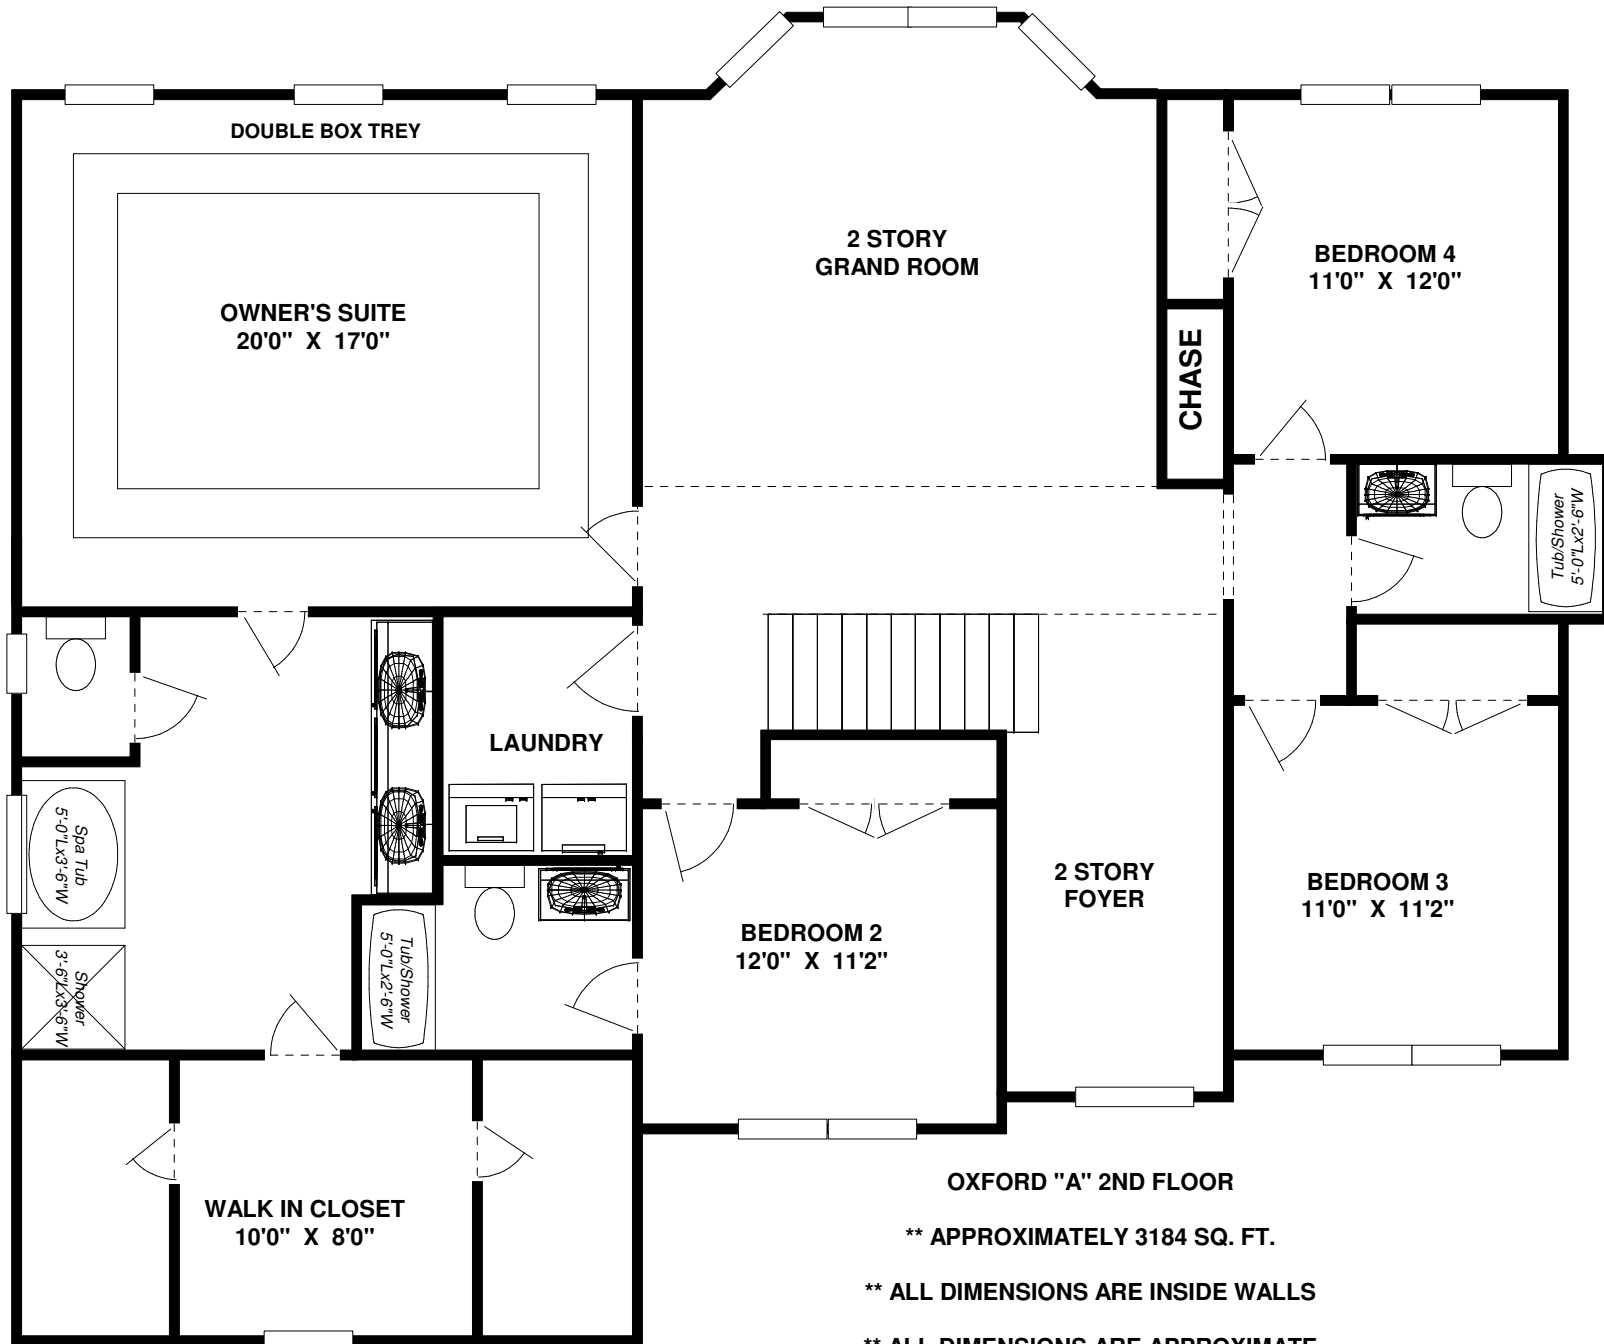

OXFORD "A" 1ST FLOOR

**** APPROXIMATELY 3184 SQ. FT.**

**** ALL DIMENSIONS ARE INSIDE WALLS**

**** ALL DIMENSIONS ARE APPROXIMATE**

**** FLOORPLANS AND ELEVATIONS ARE SUBJECT TO CHANGE**

OXFORD "A" 2ND FLOOR

**** APPROXIMATELY 3184 SQ. FT.**

**** ALL DIMENSIONS ARE INSIDE WALLS**

**** ALL DIMENSIONS ARE APPROXIMATE**

**** FLOORPLANS AND ELEVATIONS ARE SUBJECT TO CHANGE**