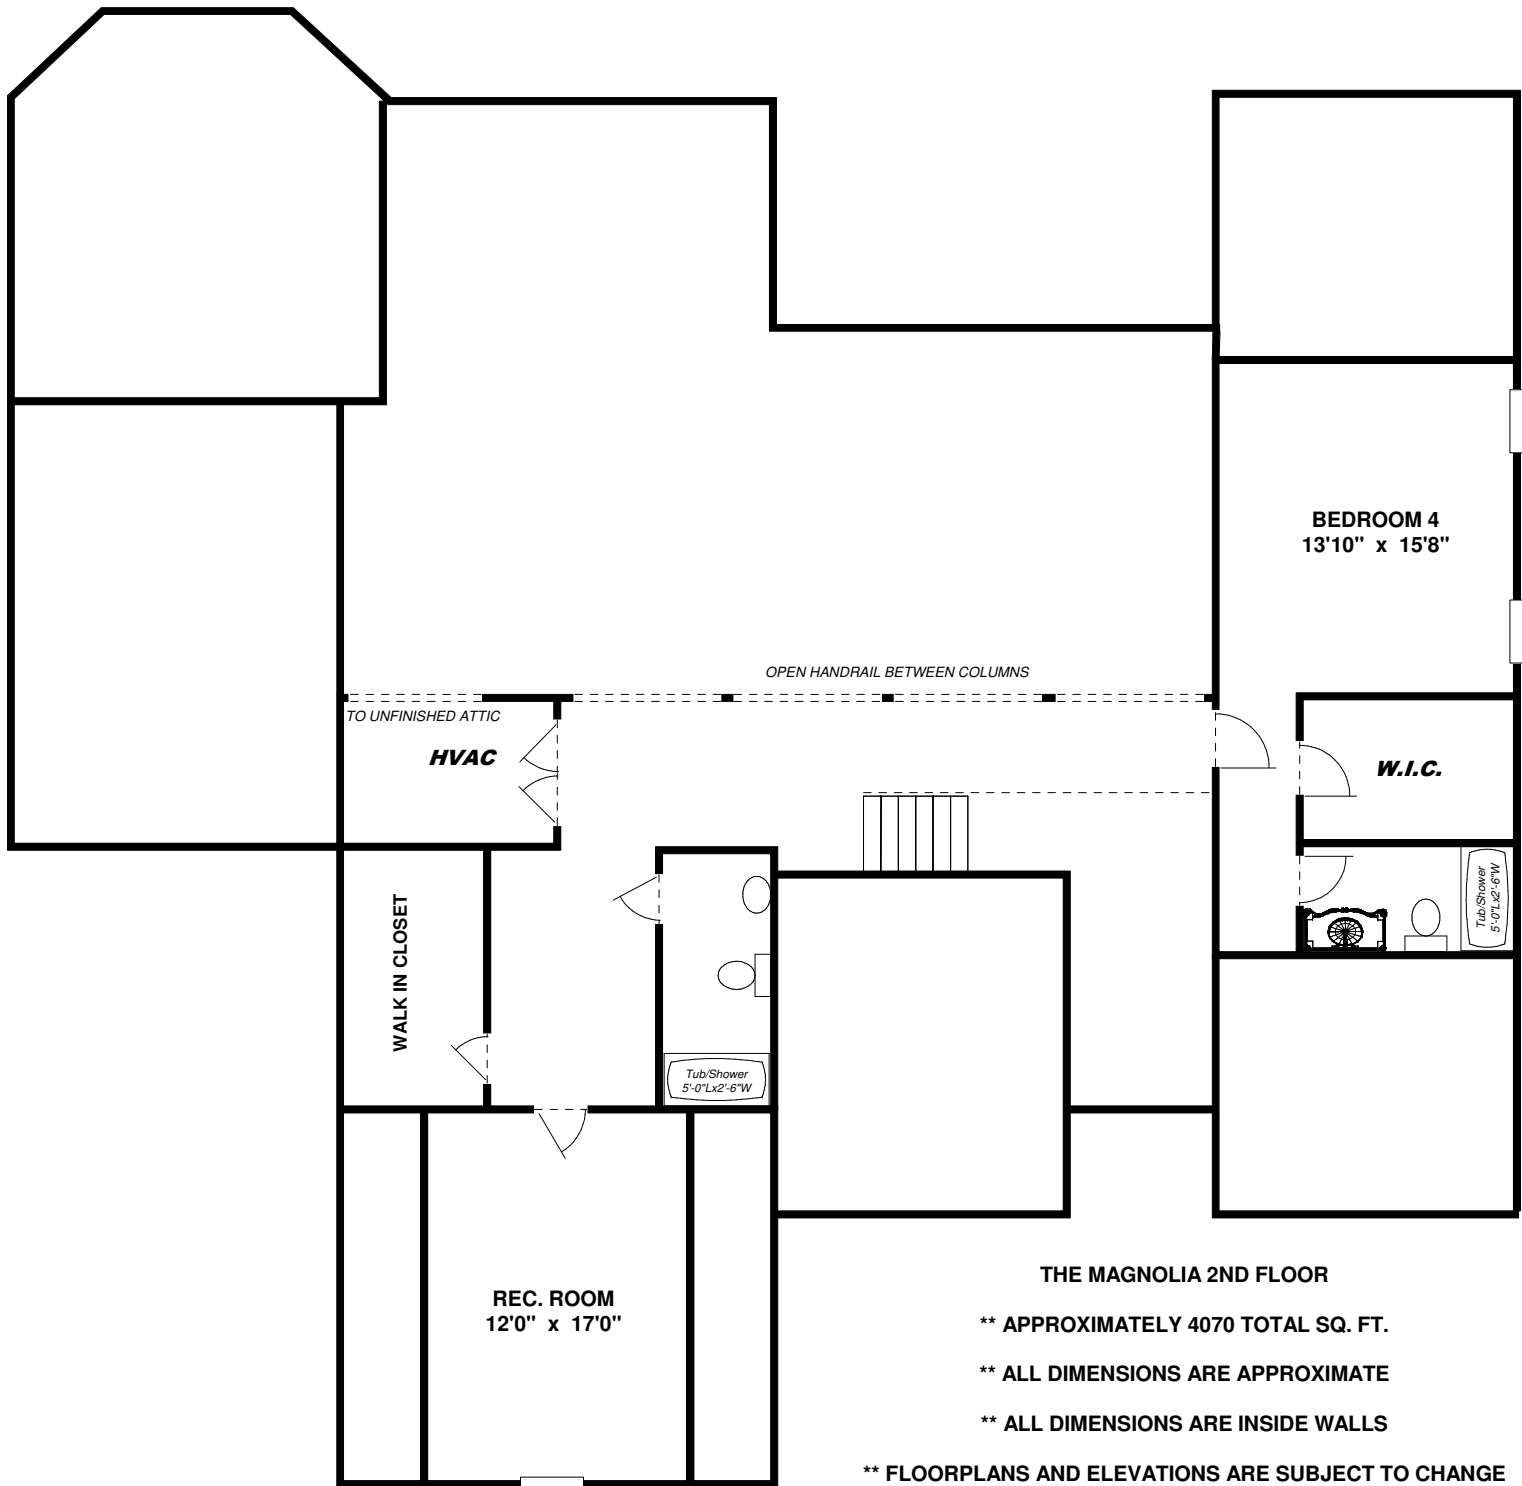

THE MAGNOLIA 1ST FLOOR

** APPROXIMATELY 4070 TOTAL SQ. FT.

** ALL DIMENSIONS ARE APPROXIMATE

** ALL DIMENSIONS ARE INSIDE WALLS

** FLOORPLANS AND ELEVATIONS ARE SUBJECT TO CHANGE

THE MAGNOLIA 2ND FLOOR

**** APPROXIMATELY 4070 TOTAL SQ. FT.**

**** ALL DIMENSIONS ARE APPROXIMATE**

**** ALL DIMENSIONS ARE INSIDE WALLS**

**** FLOORPLANS AND ELEVATIONS ARE SUBJECT TO CHANGE**