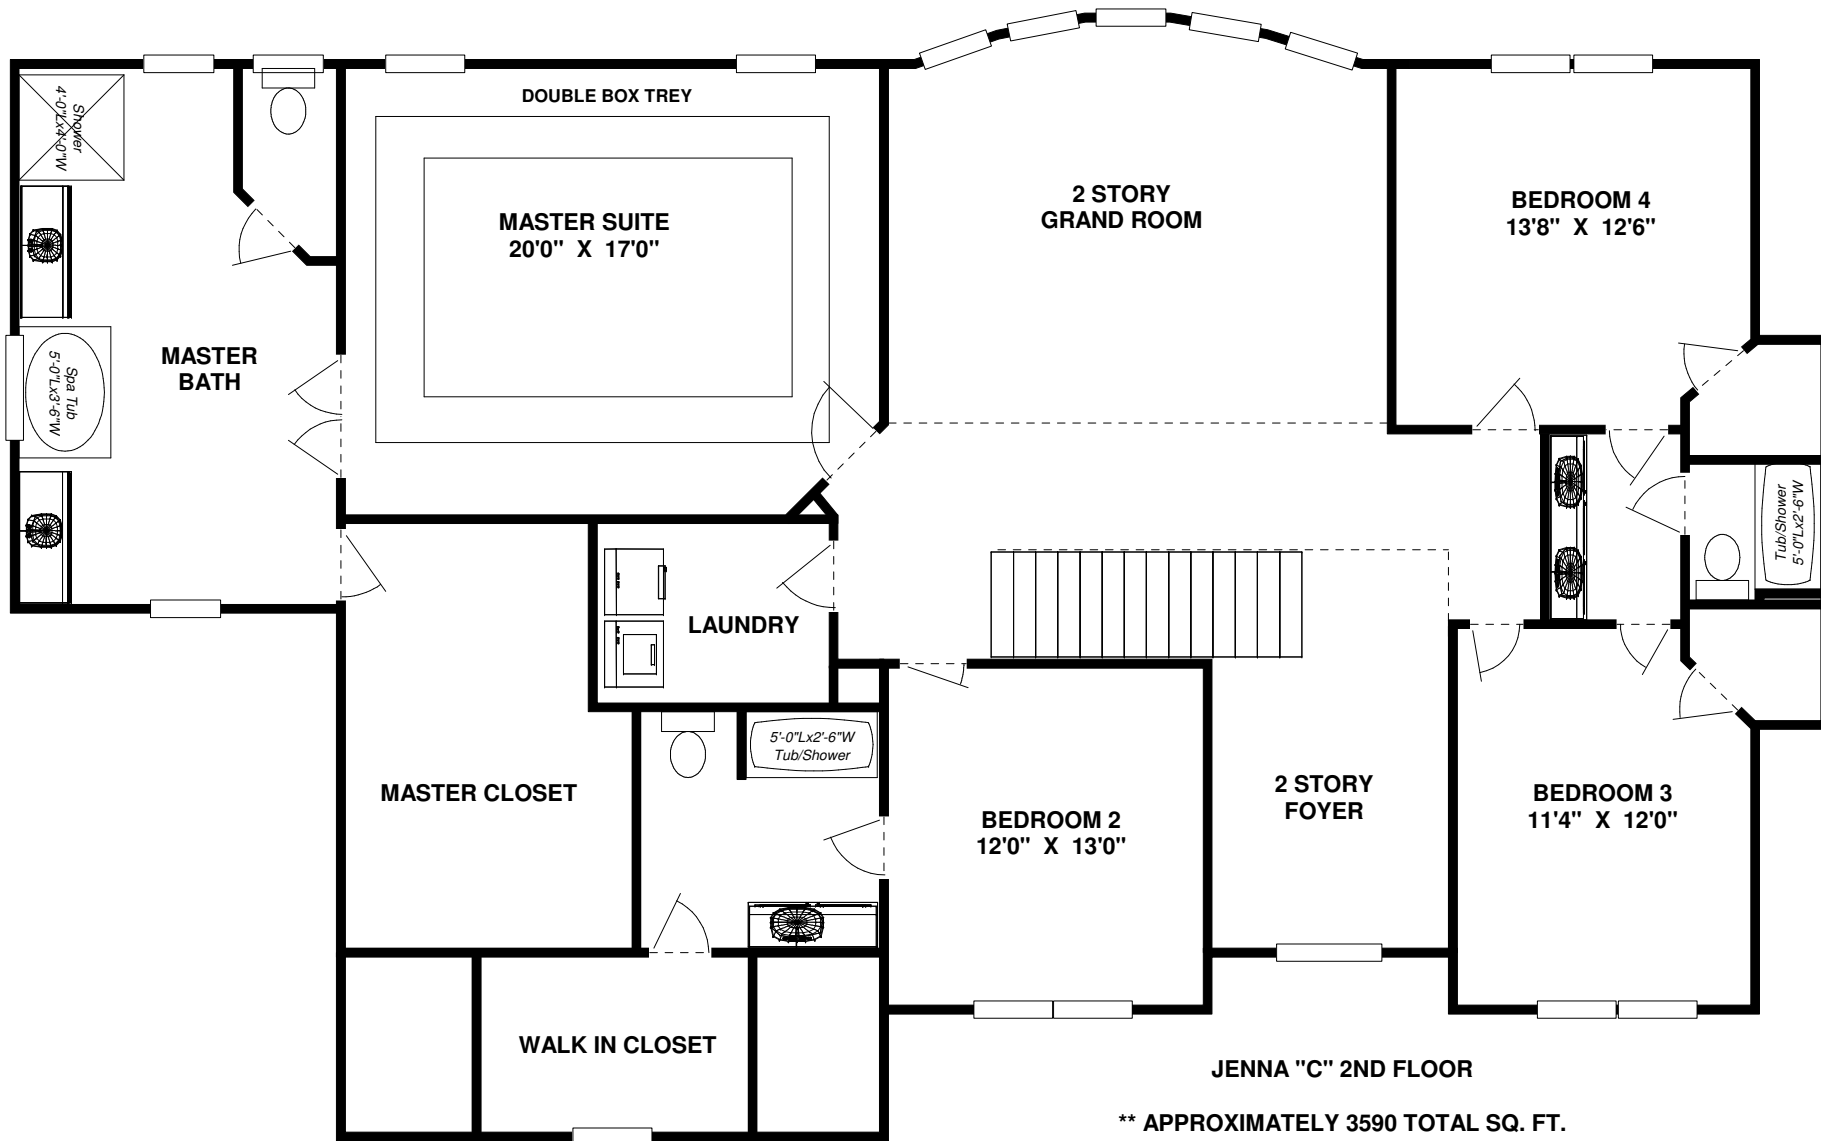

JENNA "C" 1ST FLOOR

\*\* APPROXIMATELY 3590 TOTAL SQ. FT.  
 \*\* ALL DIMENSIONS ARE INSIDE WALLS  
 \*\* ALL DIMENSIONS ARE APPROXIMATE  
 \*\* FLOORPLANS AND ELEVATIONS ARE SUBJECT TO CHANGE.

**JENNA "C" 2ND FLOOR**

**\*\* APPROXIMATELY 3590 TOTAL SQ. FT.**

**\*\* ALL DIMENSIONS ARE INSIDE WALLS**

**\*\* ALL DIMENSIONS ARE APPROXIMATE**

**\*\* FLOORPLAN AND ELEVATION ARE SUBJECT TO CHANGE**