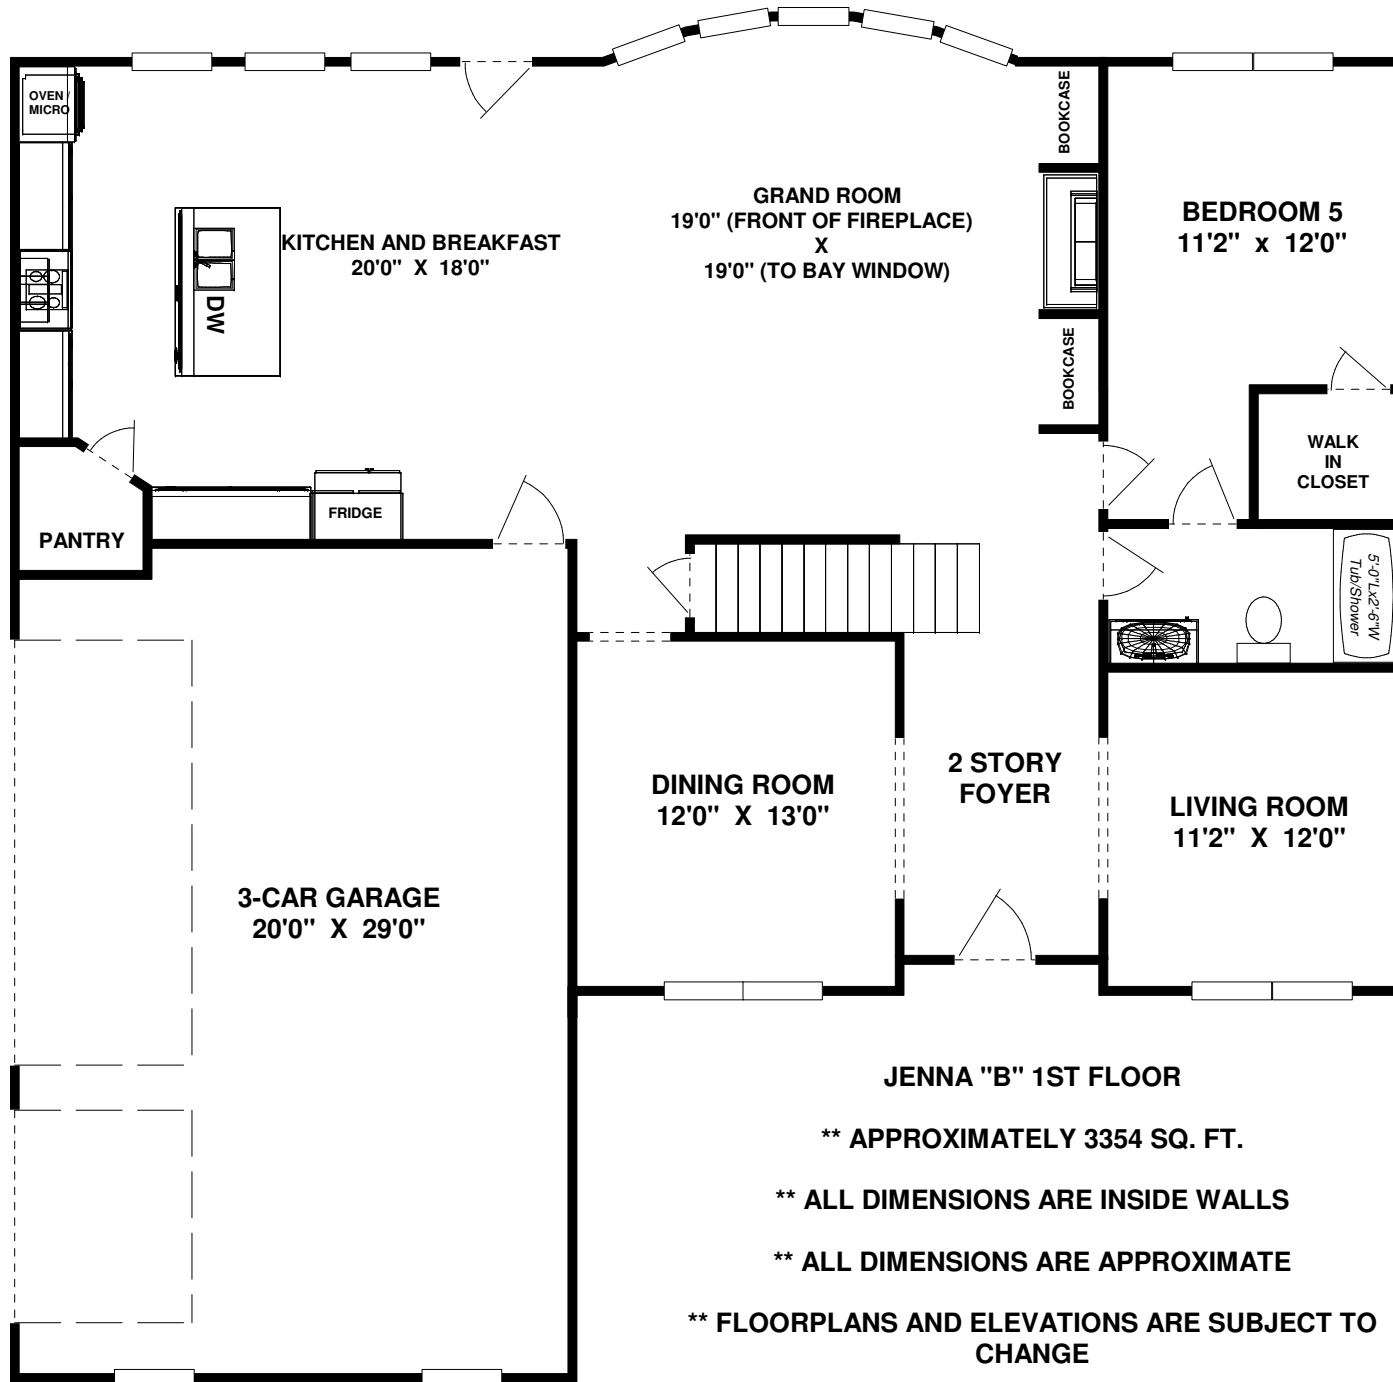

PROPERTY OF NASH PROPERTIES, INC.

JENNA "B" 1ST FLOOR

**** APPROXIMATELY 3354 SQ. FT.**

**** ALL DIMENSIONS ARE INSIDE WALLS**

**** ALL DIMENSIONS ARE APPROXIMATE**

**** FLOORPLANS AND ELEVATIONS ARE SUBJECT TO CHANGE**

PROPERTY OF NASH PROPERTIES, INC.

JENNA "B" 2ND FLOOR

- ** APPROXIMATELY 3354 SQ. FT.**
- ** ALL DIMENSIONS ARE INSIDE WALLS**
- ** ALL DIMENSIONS ARE APPROXIMATE**
- ** FLOORPLANS AND ELEVATIONS ARE SUBJECT TO CHANGE**