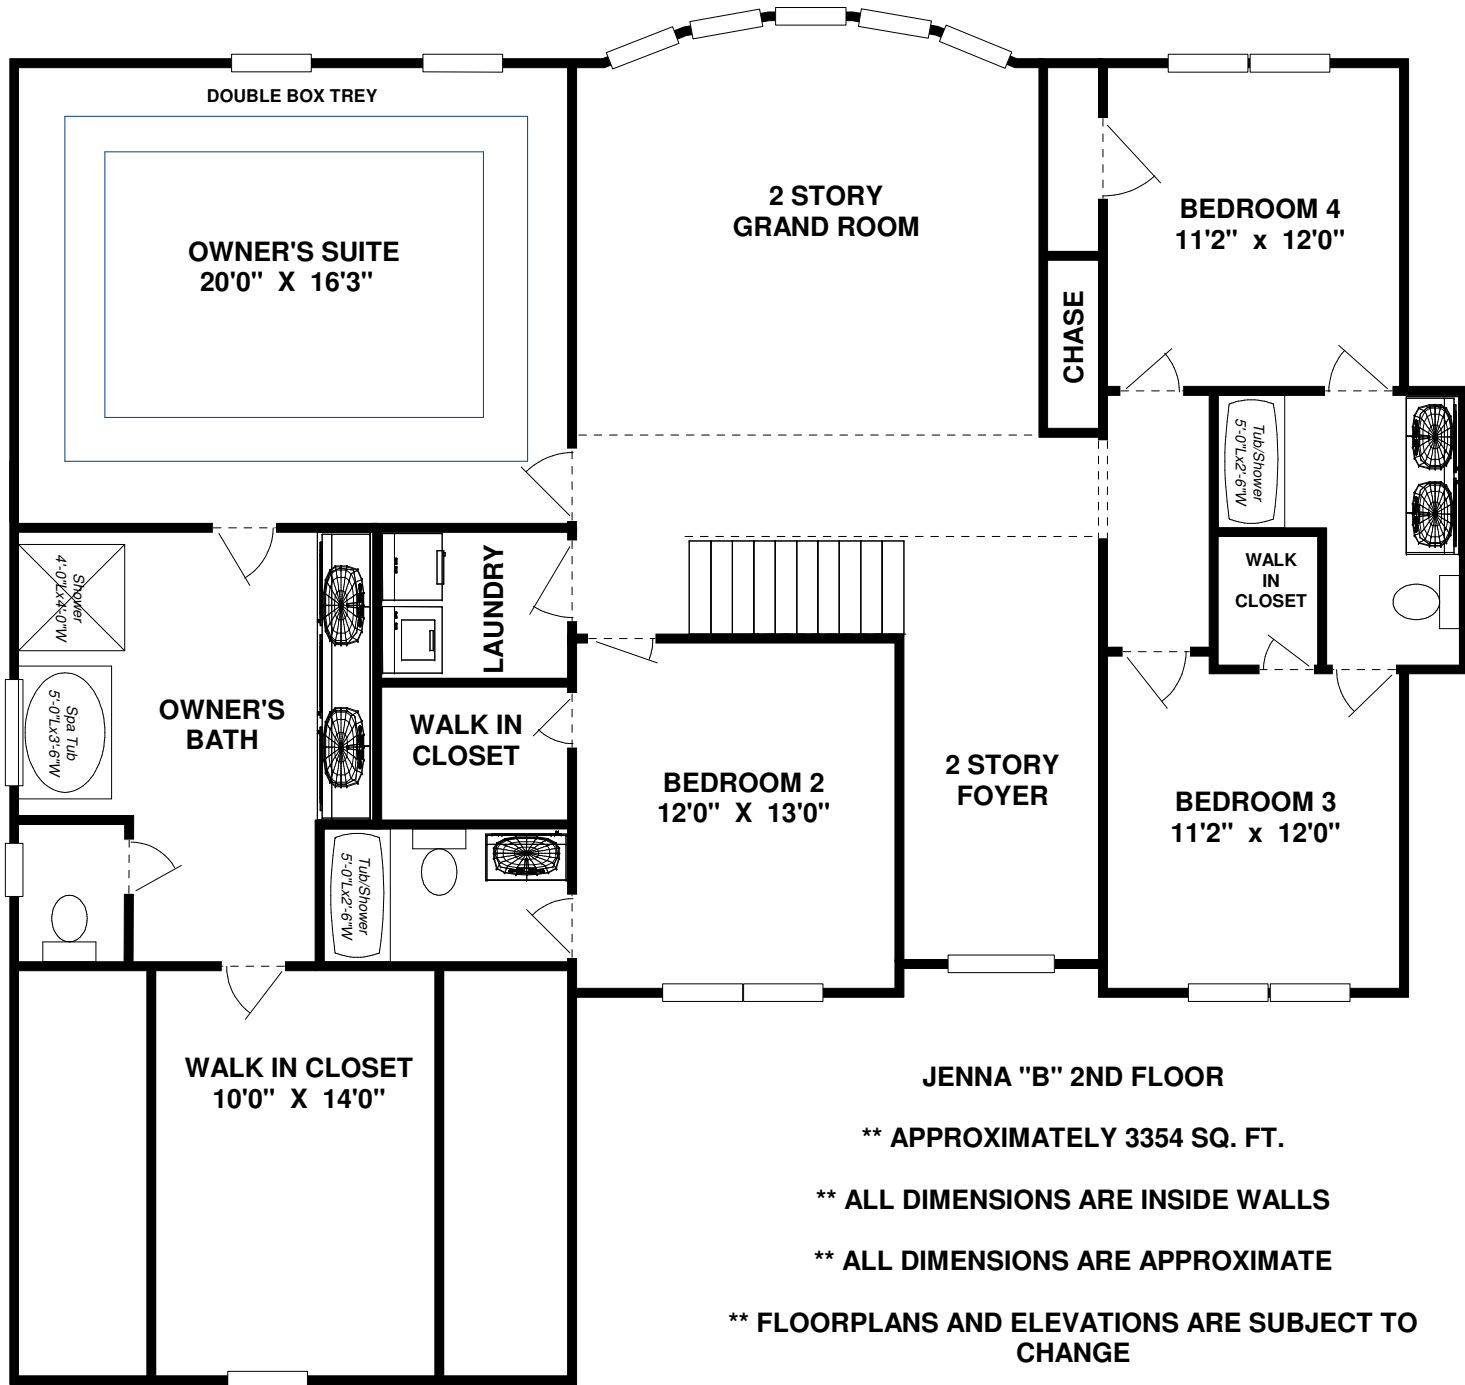

PROPERTY OF NASH PROPERTIES, INC.

JENNA "B" 1ST FLOOR

**** APPROXIMATELY 3354 SQ. FT.**

**** ALL DIMENSIONS ARE INSIDE WALLS**

**** ALL DIMENSIONS ARE APPROXIMATE**

**** FLOORPLANS AND ELEVATIONS ARE SUBJECT TO CHANGE**

PROPERTY OF NASH PROPERTIES, INC.

JENNA "B" 2ND FLOOR

- ** APPROXIMATELY 3354 SQ. FT.**
- ** ALL DIMENSIONS ARE INSIDE WALLS**
- ** ALL DIMENSIONS ARE APPROXIMATE**
- ** FLOORPLANS AND ELEVATIONS ARE SUBJECT TO CHANGE**