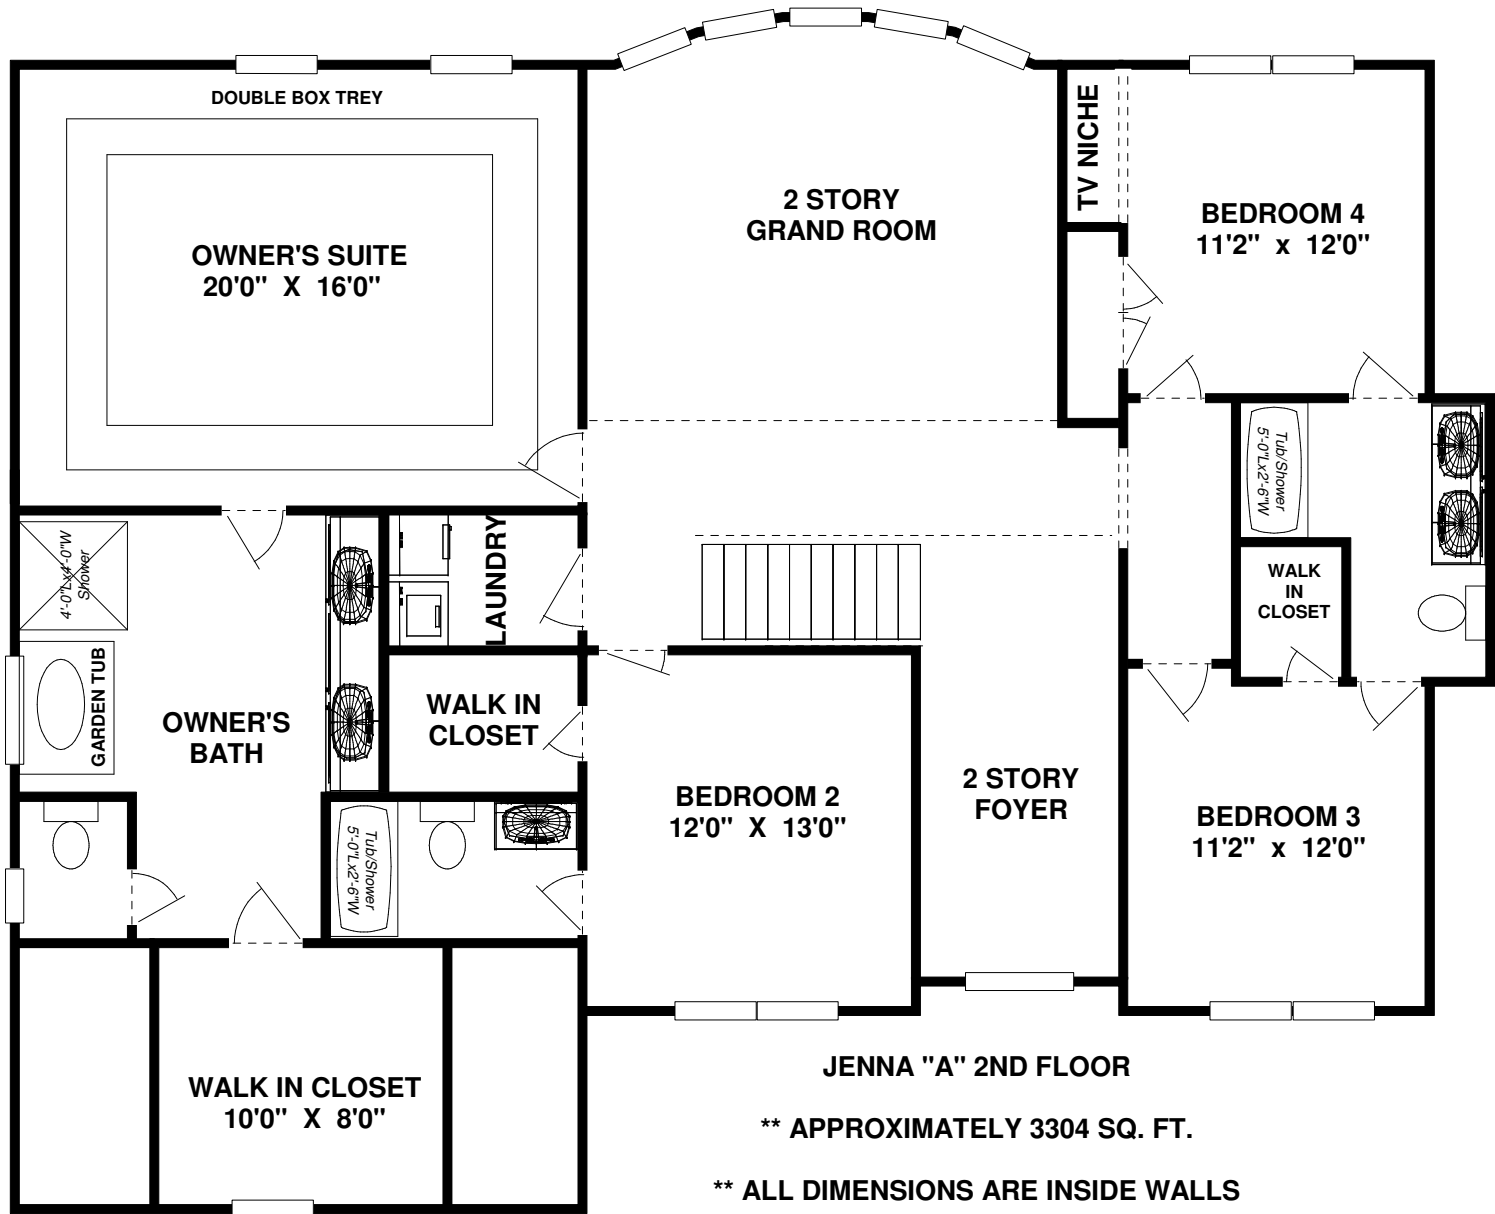

PROPERTY OF NASH PROPERTIES, INC.

JENNA "A" 1ST FLOOR

** APPROXIMATELY 3304 SQ. FT.

** ALL DIMENSIONS ARE INSIDE WALLS

** ALL DIMENSIONS ARE APPROXIMATE

** FLOORPLANS AND ELEVATIONS ARE SUBJECT TO CHANGE

PROPERTY OF NASH PROPERTIES, INC.

JENNA "A" 2ND FLOOR

**** APPROXIMATELY 3304 SQ. FT.**

**** ALL DIMENSIONS ARE INSIDE WALLS**

**** ALL DIMENSIONS ARE APPROXIMATE**

**** FLOORPLANS AND ELEVATIONS ARE SUBJECT TO CHANGE**