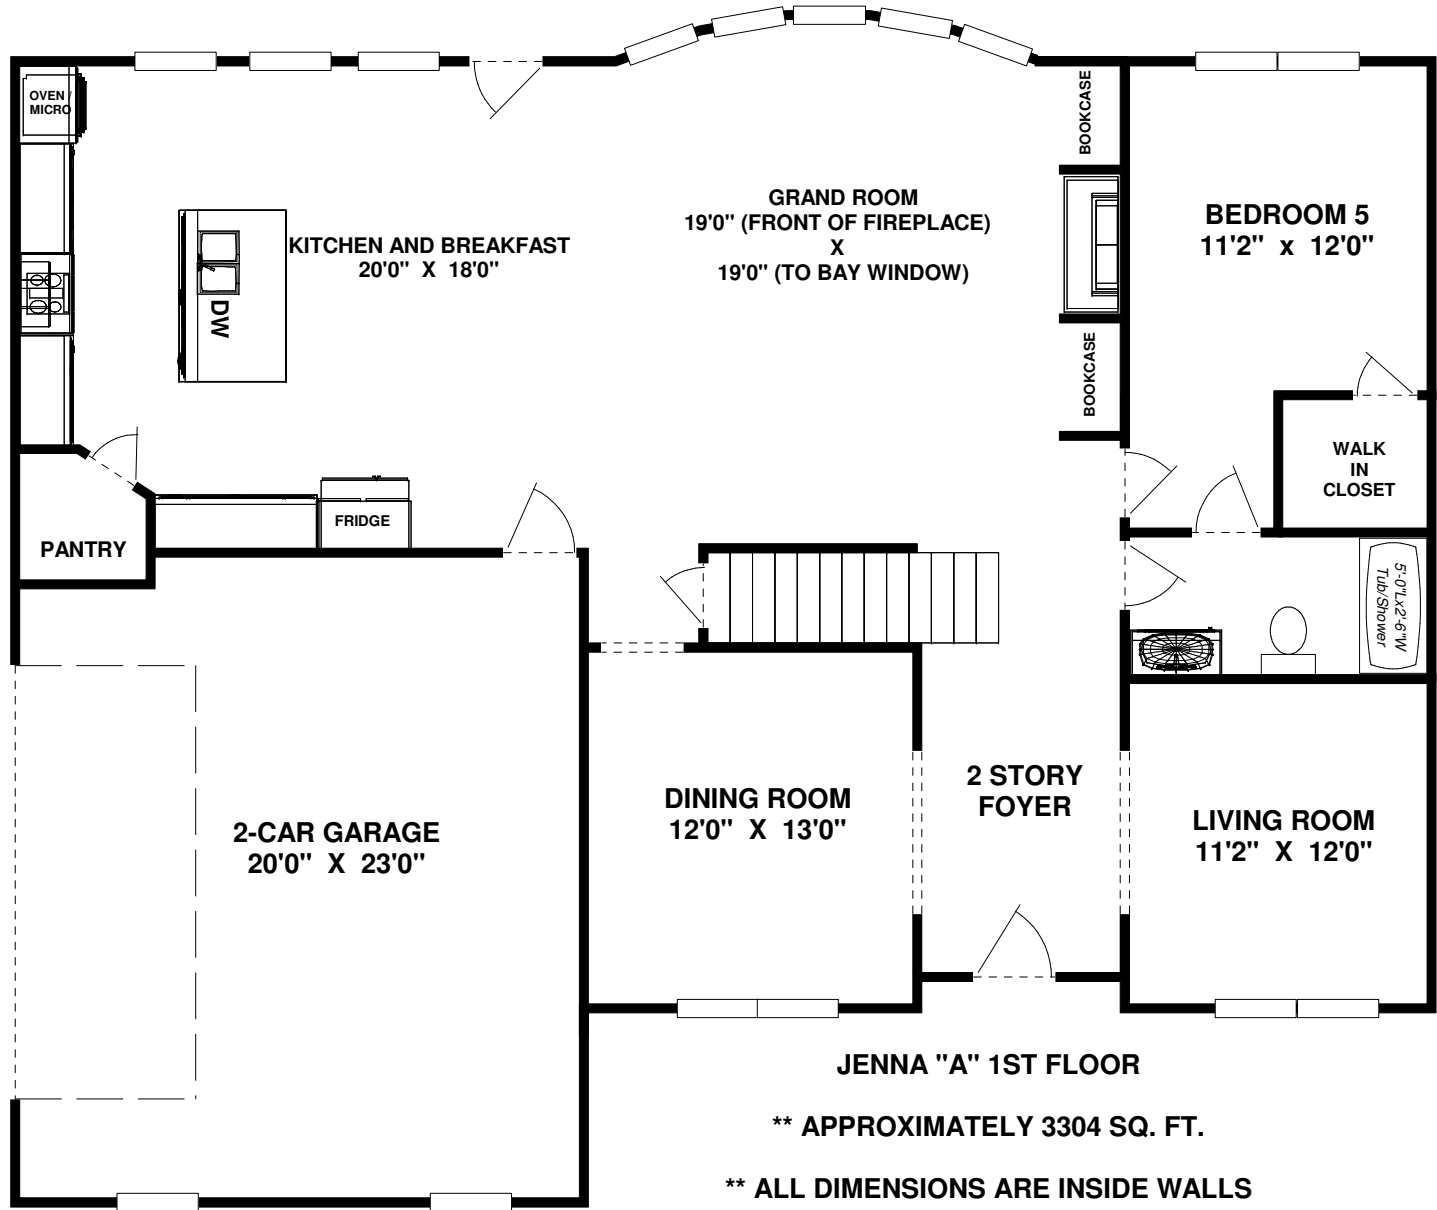

PROPERTY OF NASH PROPERTIES, INC.

JENNA "A" 1ST FLOOR

** APPROXIMATELY 3304 SQ. FT.

** ALL DIMENSIONS ARE INSIDE WALLS

** ALL DIMENSIONS ARE APPROXIMATE

** FLOORPLANS AND ELEVATIONS ARE SUBJECT TO CHANGE

PROPERTY OF NASH PROPERTIES, INC.

JENNA "A" 2ND FLOOR

**** APPROXIMATELY 3304 SQ. FT.**

**** ALL DIMENSIONS ARE INSIDE WALLS**

**** ALL DIMENSIONS ARE APPROXIMATE**

**** FLOORPLANS AND ELEVATIONS ARE SUBJECT TO CHANGE**