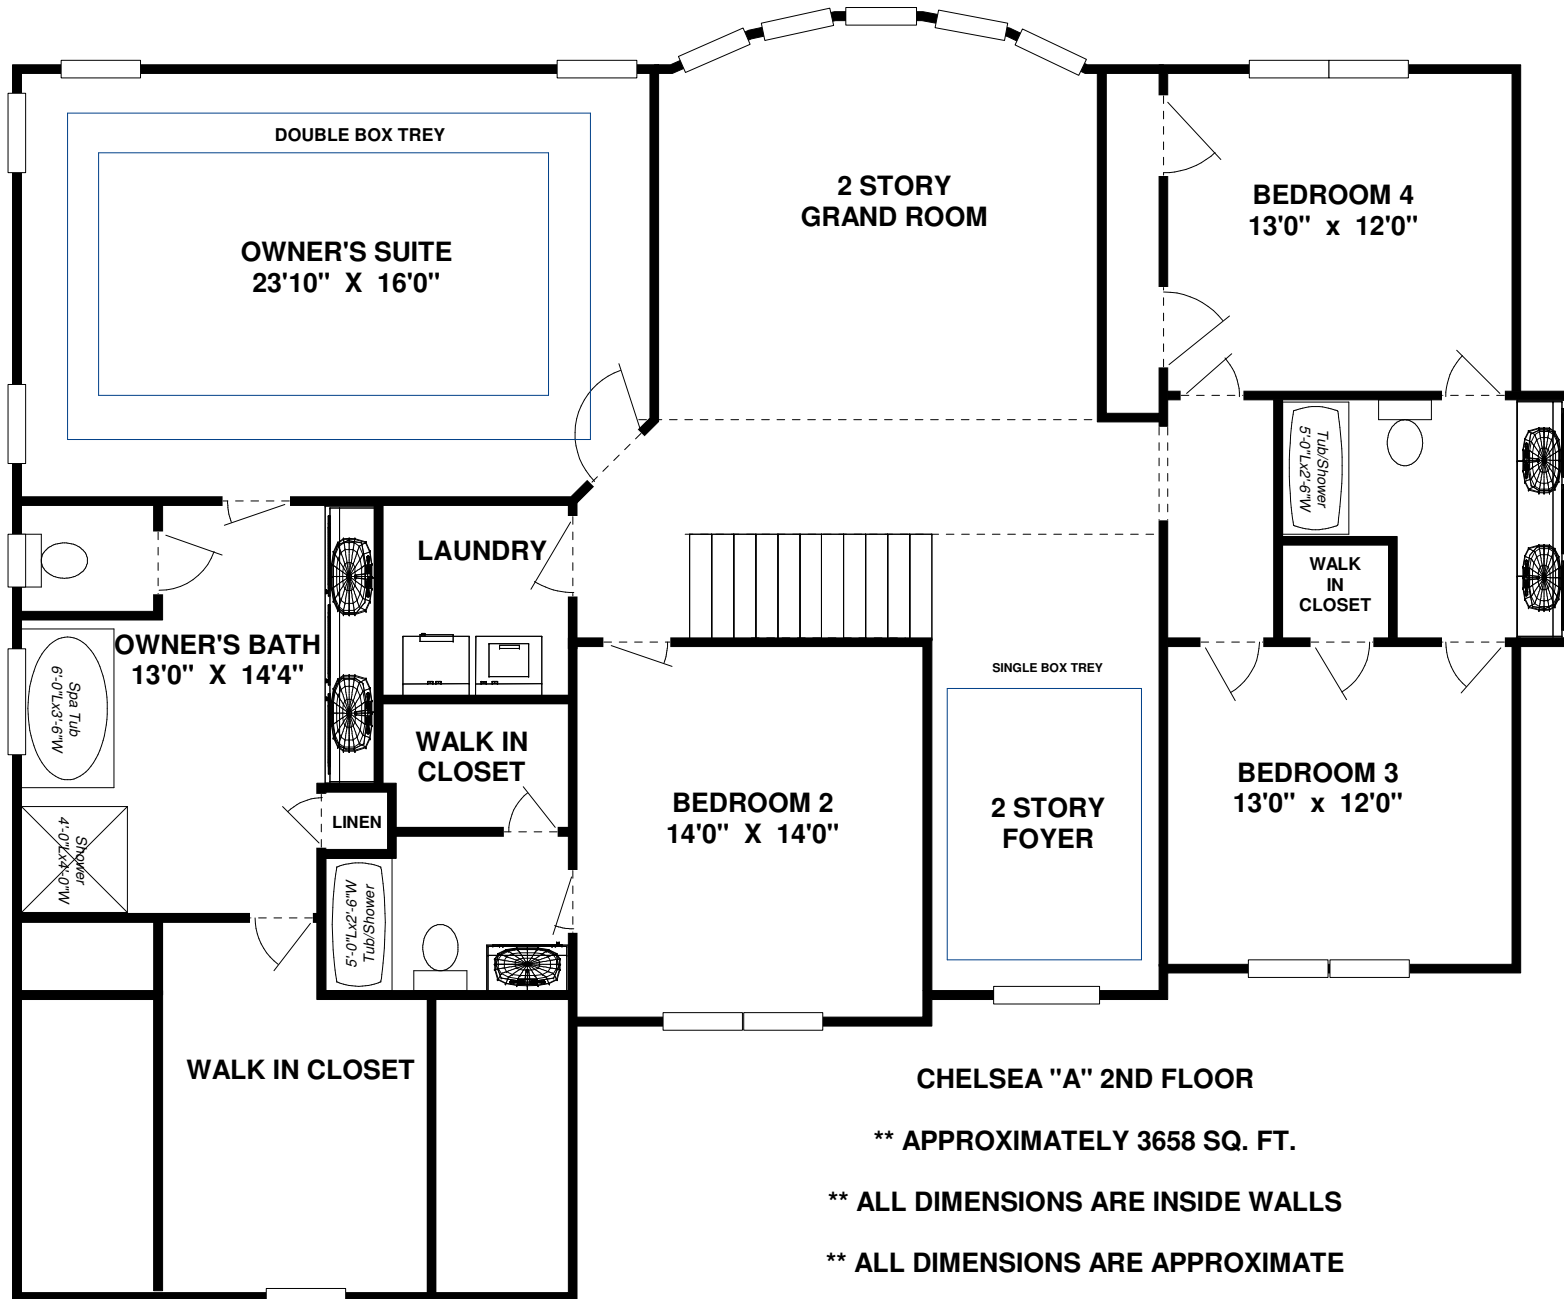

CHELSEA "A" 1ST FLOOR

**** APPROXIMATELY 3658 SQ. FT.**

**** ALL DIMENSIONS ARE INSIDE WALLS**

**** ALL DIMENSIONS ARE APPROXIMATE**

**** FLOORPLANS AND ELEVATIONS ARE SUBJECT TO CHANGE**

CHELSEA "A" 2ND FLOOR

**** APPROXIMATELY 3658 SQ. FT.**

**** ALL DIMENSIONS ARE INSIDE WALLS**

**** ALL DIMENSIONS ARE APPROXIMATE**

**** FLOORPLANS AND ELEVATIONS ARE SUBJECT TO CHANGE**